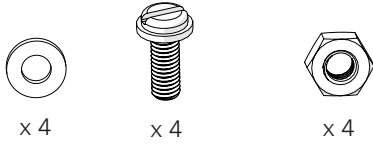

Toe Clip Installation for the BikeErg

concept2.com 800.245.5676
info@concept2.com

PARTS

*not to scale

PN 2370
BikeErg Toe Clips

x 4

x 4

x 4

x 2

TOOLS

*not included

5/16 in (8 mm) Wrench

Flat Head Screwdriver