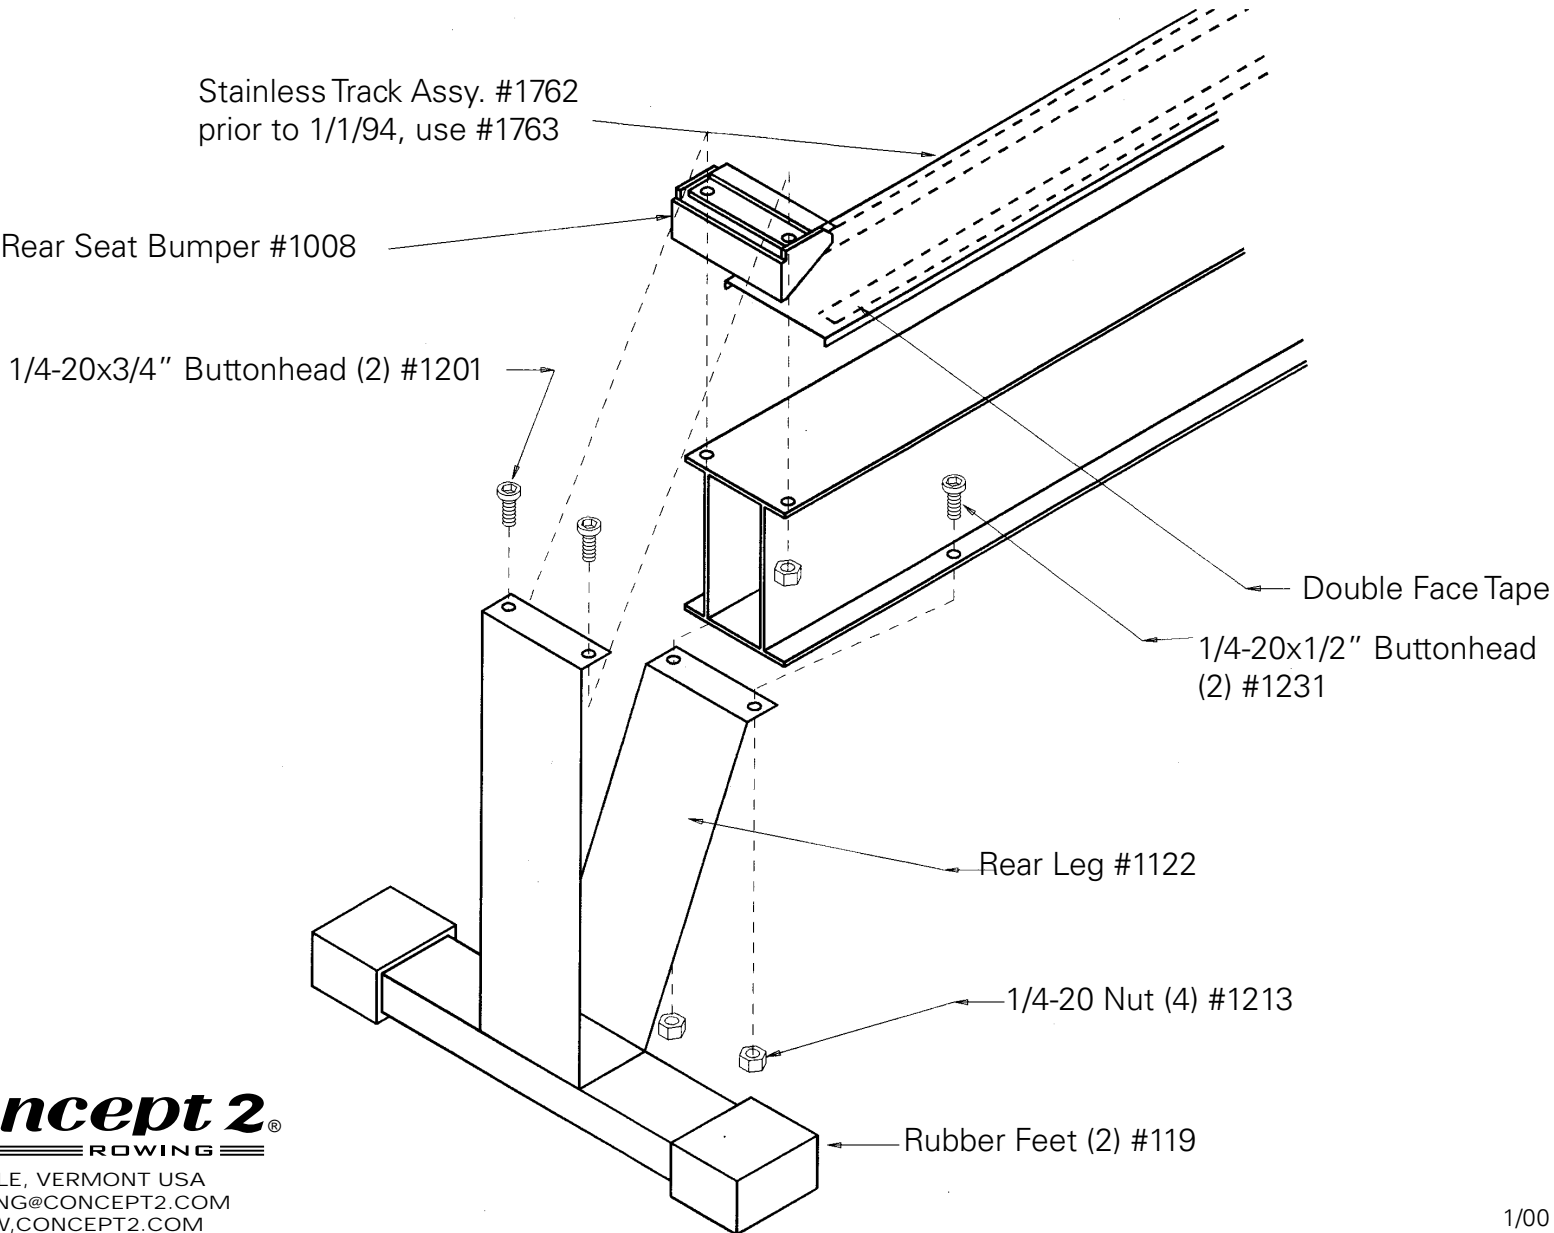

MODEL C MONORAIL / REAR LEG ASSEMBLY

MORRISVILLE, VERMONT USA
EMAIL: ROWING@CONCEPT2.COM
WEB: WWW.CONCEPT2.COM